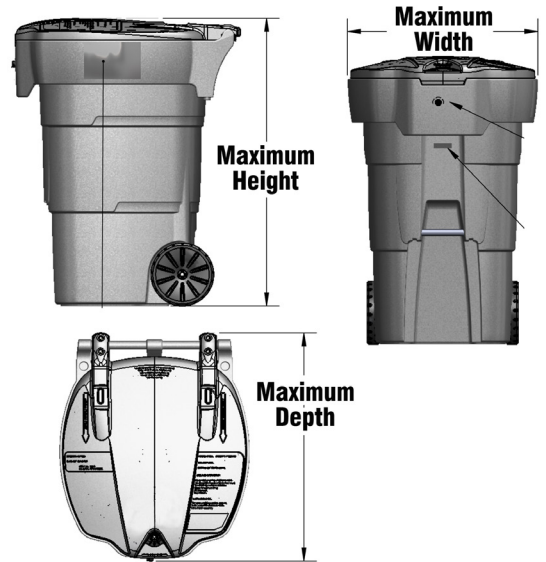

Bearicuda Metal Storage Enclosure Sizing Chart

1. Measure the maximum height, width and depth of your can. When measuring your can be sure to measure the highest height, deepest depth and widest width to include can handles and wheels if applicable. Then add at least 1- 2" or more to comfortably fit the cans thru the door and the inside depth and height of the enclosure.

2. Then reference our metal enclosure sizing chart dimensions below to ensure you have selected the best size configuration for your cans.

Suggested configurations: Measure your cans to select the best configuration.
Click on the product SKU number to go to that product page.